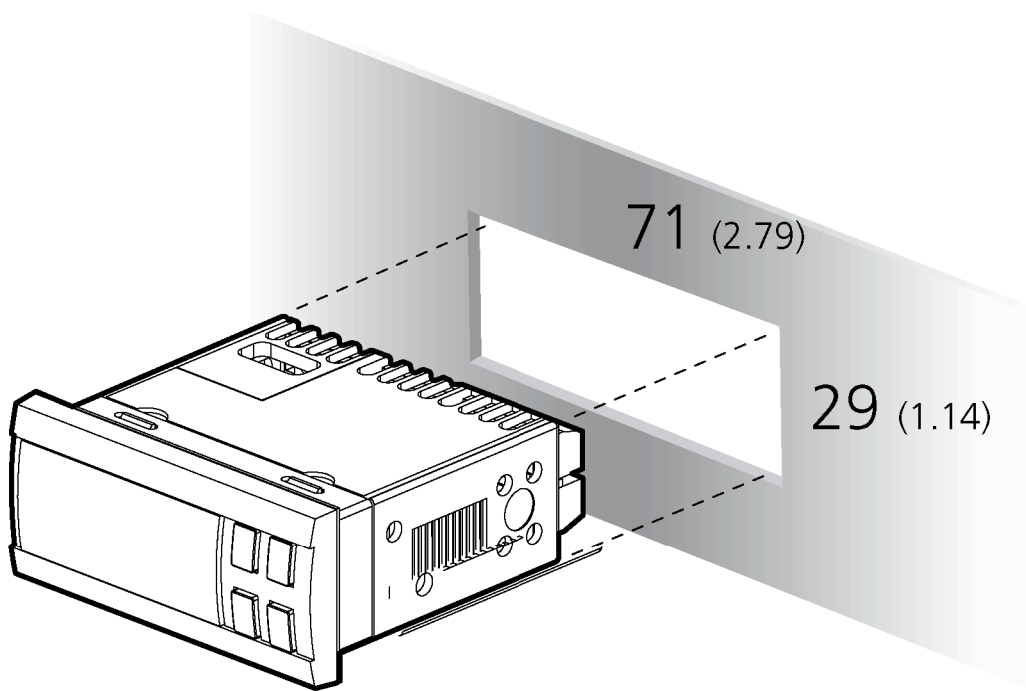

Panel mounting

CAREL

BRUGINE (PD) Italy
Tel. 049. 9716611

www.carel.com

DOCUMENT TYPE

MOUNTING

DESCRIPTION **IR33C-F: control for normal temperature ù static units**

NOTE

M.S.

mm (inch)

DATE

01.03.06

CODE

IR33C*/IR33F*

REL.

4.0